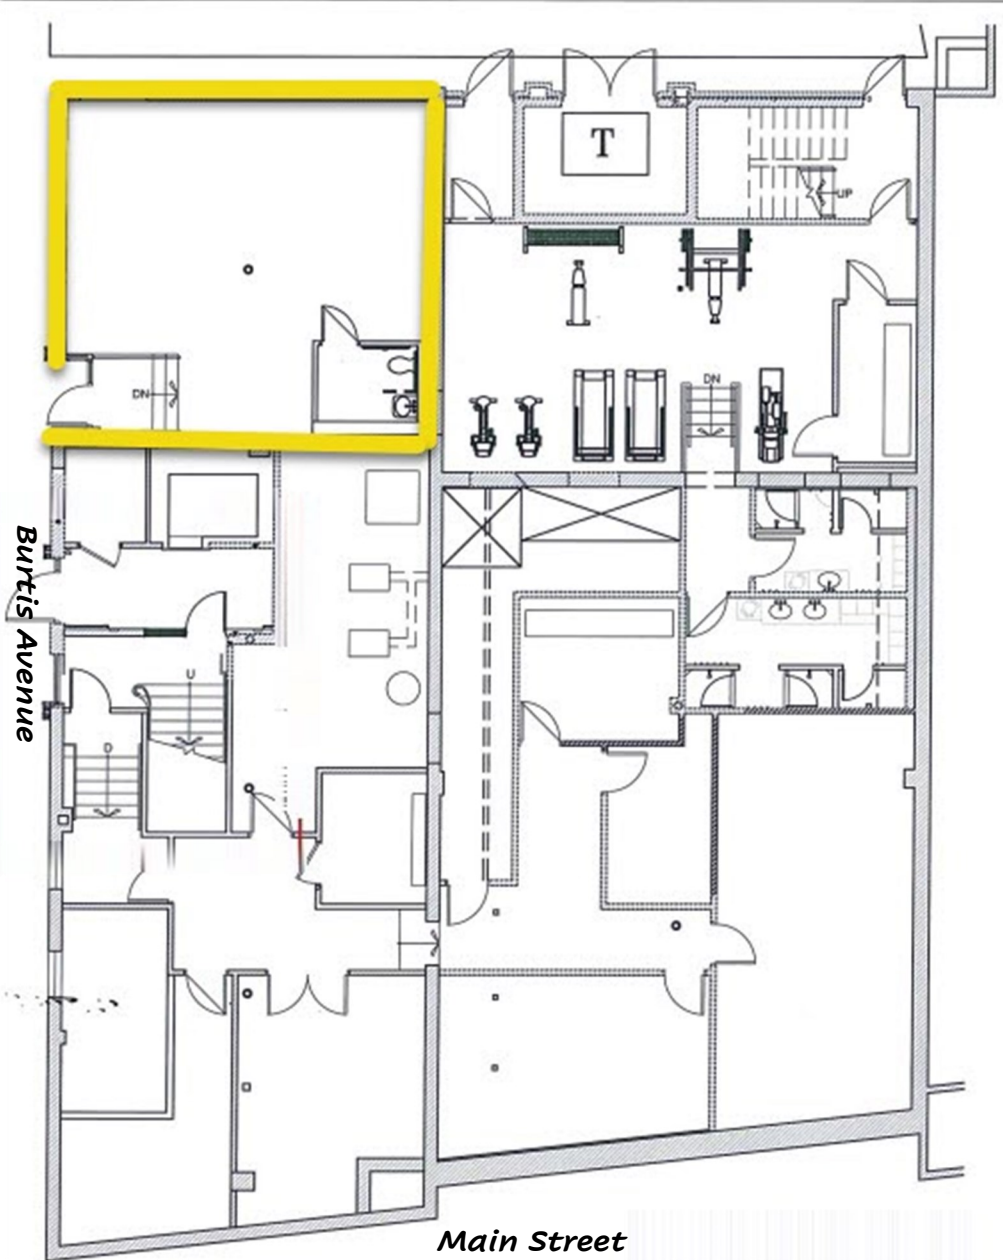

SAUGATUCK
COMMERCIAL
REAL ESTATE LLC
LICENSED IN CT, NY, MA, RI, NH, FL

NEW CANAAN, CT
DOWNTOWN RETAIL SPACE

5 BURTIS AVENUE/130 MAIN STREET

EXCLUSIVE LEASING AGENTS

Penny Wickey 203.222.4194
pwickey@saugatuckcommercial.com

Laure Aubuchon 203.349.8485
laubuchon@saugatuckcommercial.com