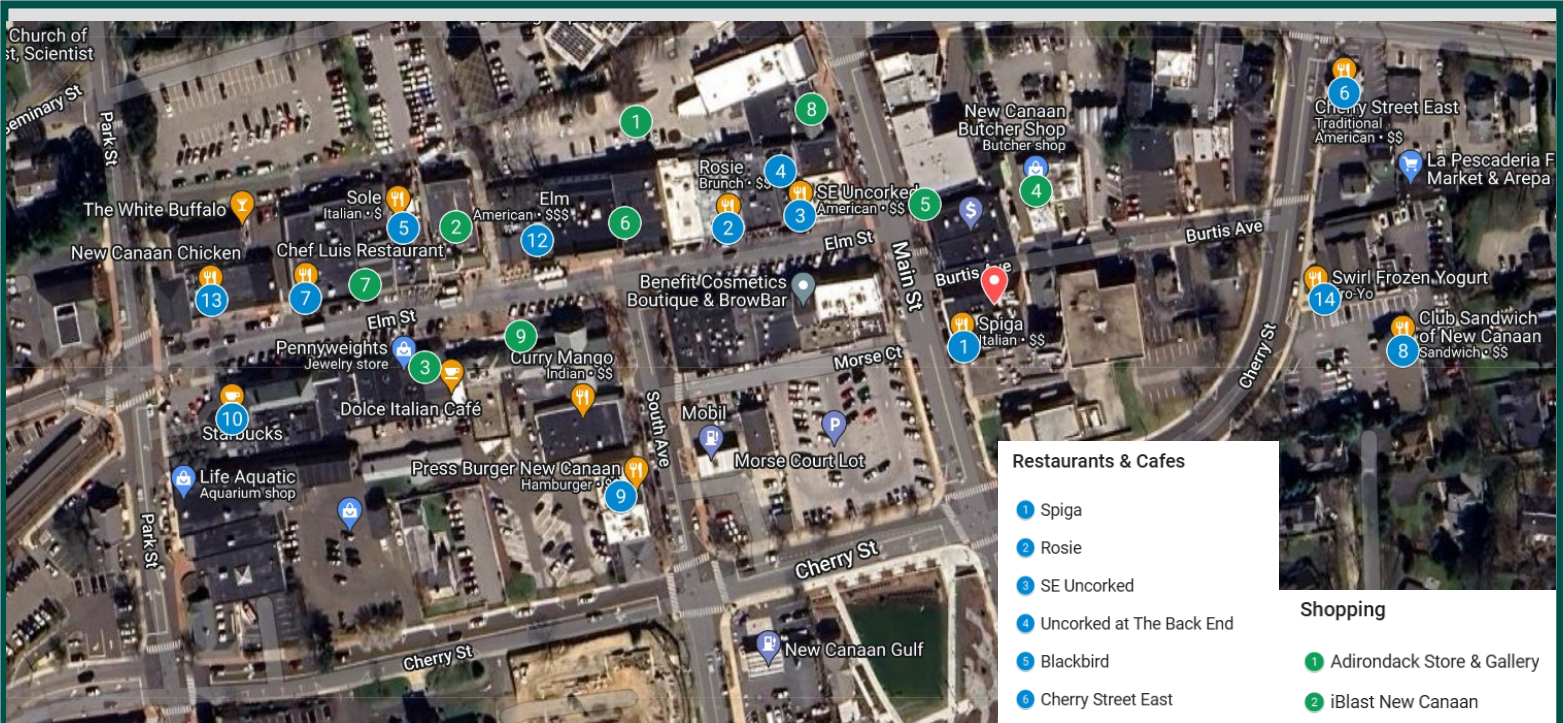

5 BURTIS AVENUE/130 MAIN STREET

**RETAILER READY
775 SF RETAIL**

**FULLY EQUIPPED
COFFEE/BUBBLE
TEA SHOP**

- Conveniently located in downtown New Canaan; one of the wealthiest communities in Connecticut.
- Strategic location steps from the heart of Main Street; walking distance to restaurants, and shops.
- Five minute walk to New Canaan train station
- Minutes to Merritt Parkway, Exit 37

Restaurants & Cafes

- 1 Spiga
- 2 Rosie
- 3 SE Uncorked
- 4 Uncorked at The Back End
- 5 Blackbird
- 6 Cherry Street East
- 7 Chef Luis Restaurant
- 8 Club Sandwich of New Canaan
- 9 Press Burger New Canaan
- 10 Starbucks
- 11 Migoto Boba
- 12 Elm
- 13 New Canaan Chicken
- 14 Swirl Frozen Yogurt

Shopping

- 1 Adirondack Store & Gallery
- 2 iBlast New Canaan
- 3 Whitney Shop
- 4 New Canaan Butcher Shop
- 5 She la la New Canaan
- 6 Ralph Lauren
- 7 Groove
- 8 Toy Chest of New Canaan
- 9 Wave

EXCLUSIVE LEASING AGENTS
Penny Wickey 203.222.4194
pwickey@saugatuckcommercial.com