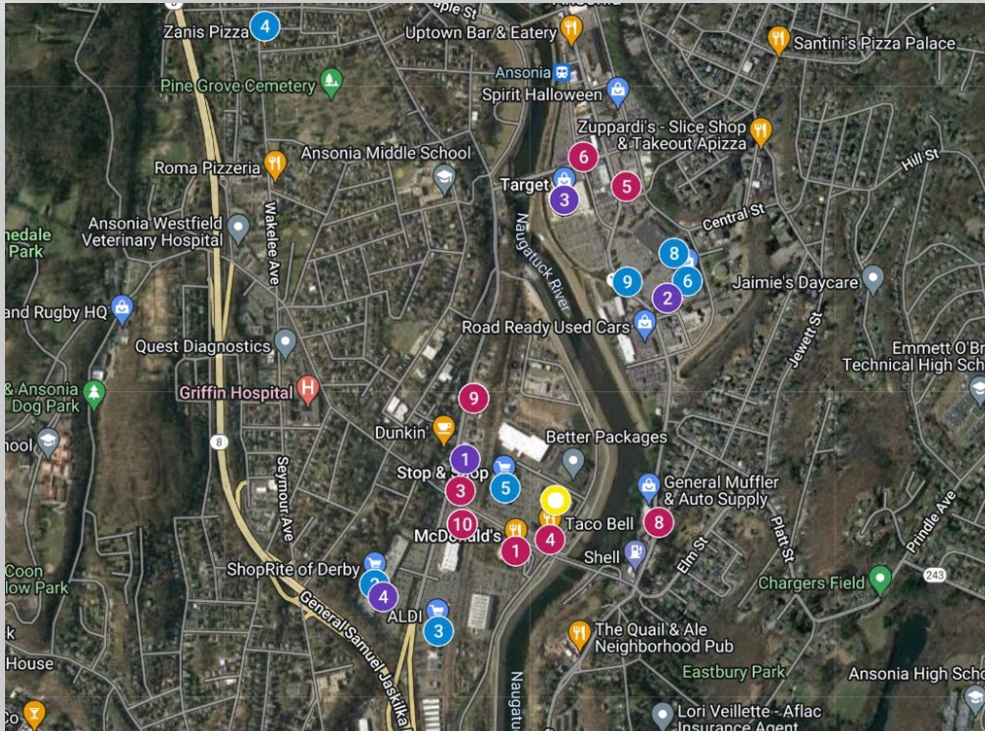

**Big Box
Anchor Space**

**Former
Stop & Shop**

**59,987 SF
Can Be Demised
41,445 SF Mezzanine**

ADT 18,845

- Primary retail corridor on the border of Ansonia and Derby.
- Easy access off Route 8, Exit 16.
- Area retailers include; Starbucks, Jersey Mikes, ShopRite, AutoZone, CVS Pharmacy, Planet Fitness, Target, Home Goods, and ALDI.
- Corner location with access from both Division Street and North Division Street.
- Excellent signage and visibility with ample onsite, store front parking.

**SAUGATUCK
COMMERCIAL**
REAL ESTATE LLC
LICENSED IN CT, NY, MA, RI, NH, FL

ANSONIA ANSONIA LANDING

100 DIVISION STREET

Shopping

- 1 Target Grocery
- 2 ShopRite of Derby
- 3 ALDI
- 4 Wakelee Market
- 5 **AVAILABLE**
- 6 Marshalls & HomeGoods
- 7 Target
- 8 Bob's Stores
- 9 Mattress Firm Ansonia

Drug Stores

- 1 CVS
- 2 Rite Aid
- 3 CVS Pharmacy
- 4 ShopRite Pharmacy of Derby

Dining

- 1 McDonald's
- 2 Duchess
- 3 Burger King
- 4 Taco Bell
- 5 Koi Sushi Steak
- 6 J R B's Family Restaurant
- 7 Southern chicken and waffle
- 8 Casa Bianca Pizza Ansonia
- 9 Duchess
- 10 Southern chicken and waffle