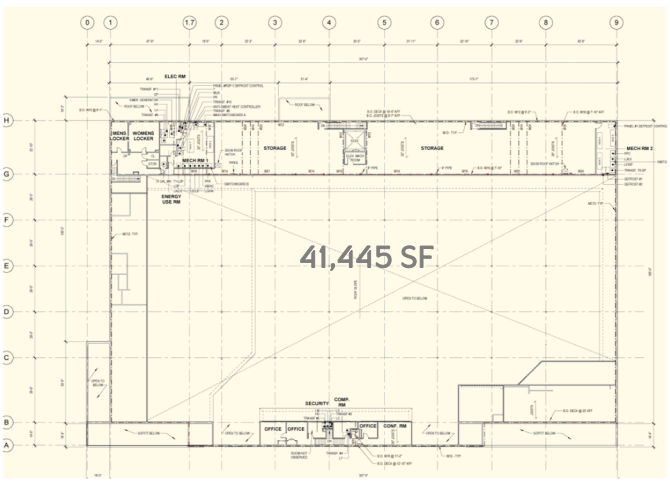

**ANSONIA
ANSONIA LANDING**

100 DIVISION STREET

**307' x 135' Mezzanine with 3 offices,
conference room, lockers and storage**

←

EXCLUSIVE LEASING AGENTS
Penny Wickey 203.222.4194
pwickey@saugatuckcommercial.com
Dan Neaton 203.222.4188
dneaton@saugatuckcommercial.com