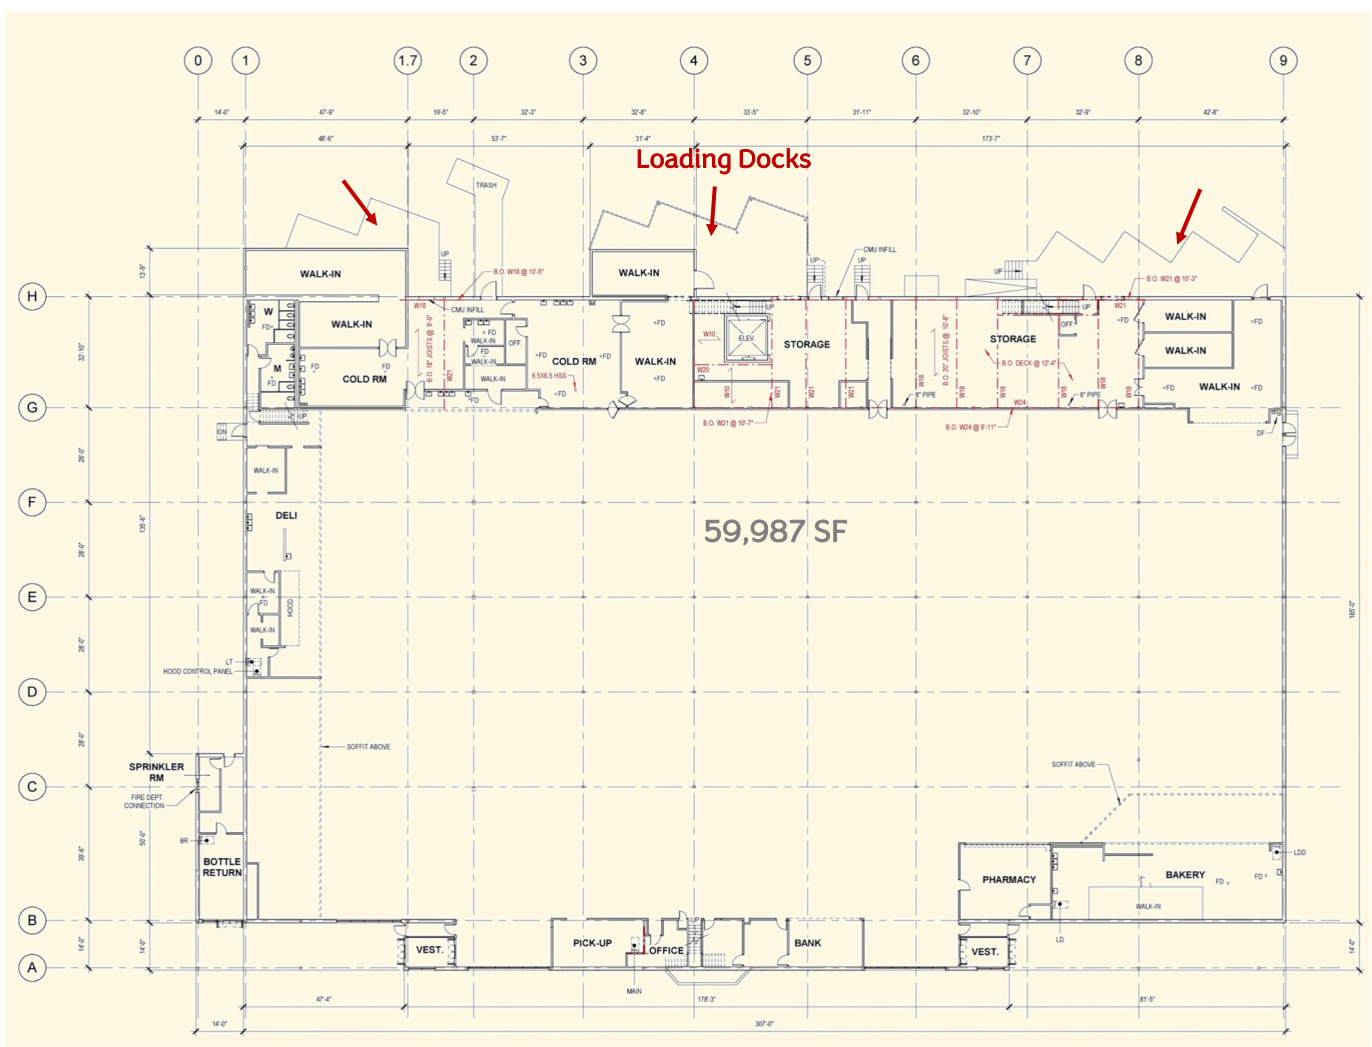

**ANSONIA
ANSONIA LANDING**

100 DIVISION STREET

**307' x 135' Mezzanine with 3 offices,
conference room, lockers and storage**

←

EXCLUSIVE LEASING AGENTS
Penny Wickey 203.222.4194
pwickey@saugatuckcommercial.com
Dan Neaton 203.222.4188
dneaton@saugatuckcommercial.com