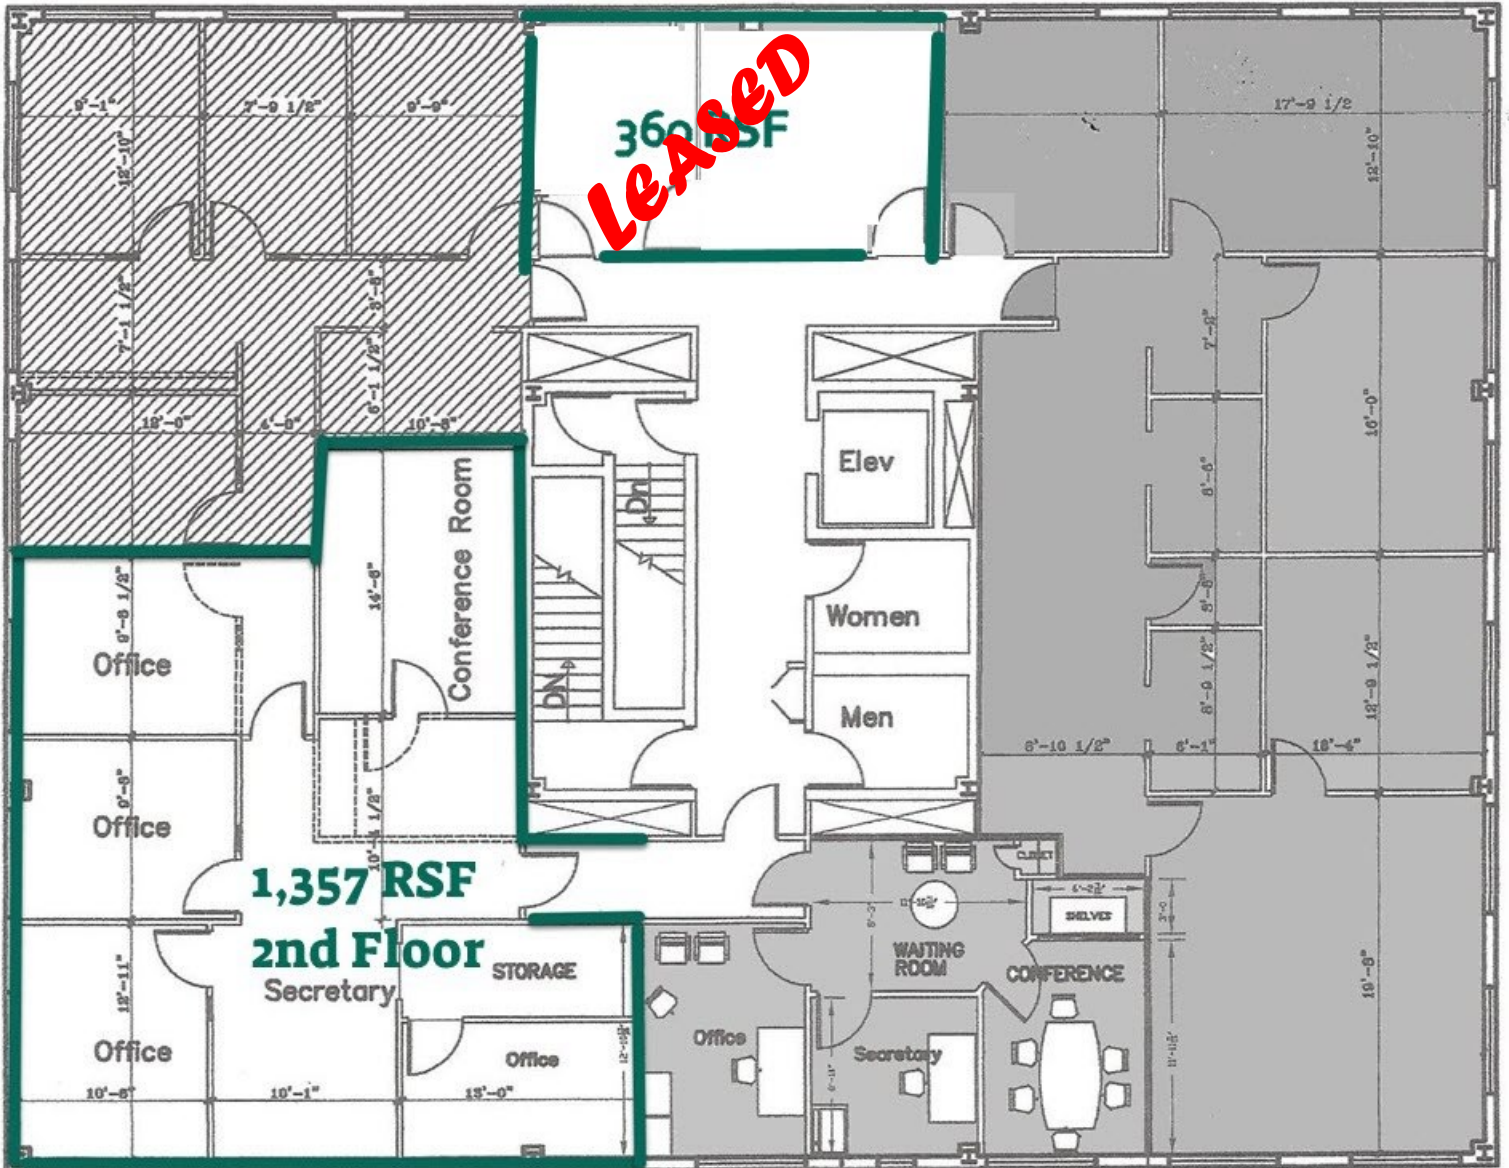

SAUGATUCK
COMMERCIAL
REAL ESTATE LLC

LICENSED IN CT, NY, MA, RI, NH, FL

TWO PROFESSIONAL OFFICES
NEW CANAAN, CT

161 CHERRY STREET

EXCLUSIVE LEASING AGENTS
Penny Wickey 203.222.4194
pwickey@saugatuckcommercial.com
Laure Aubuchon 203.349.8485
laubuchon@saugatuckcommercial.com