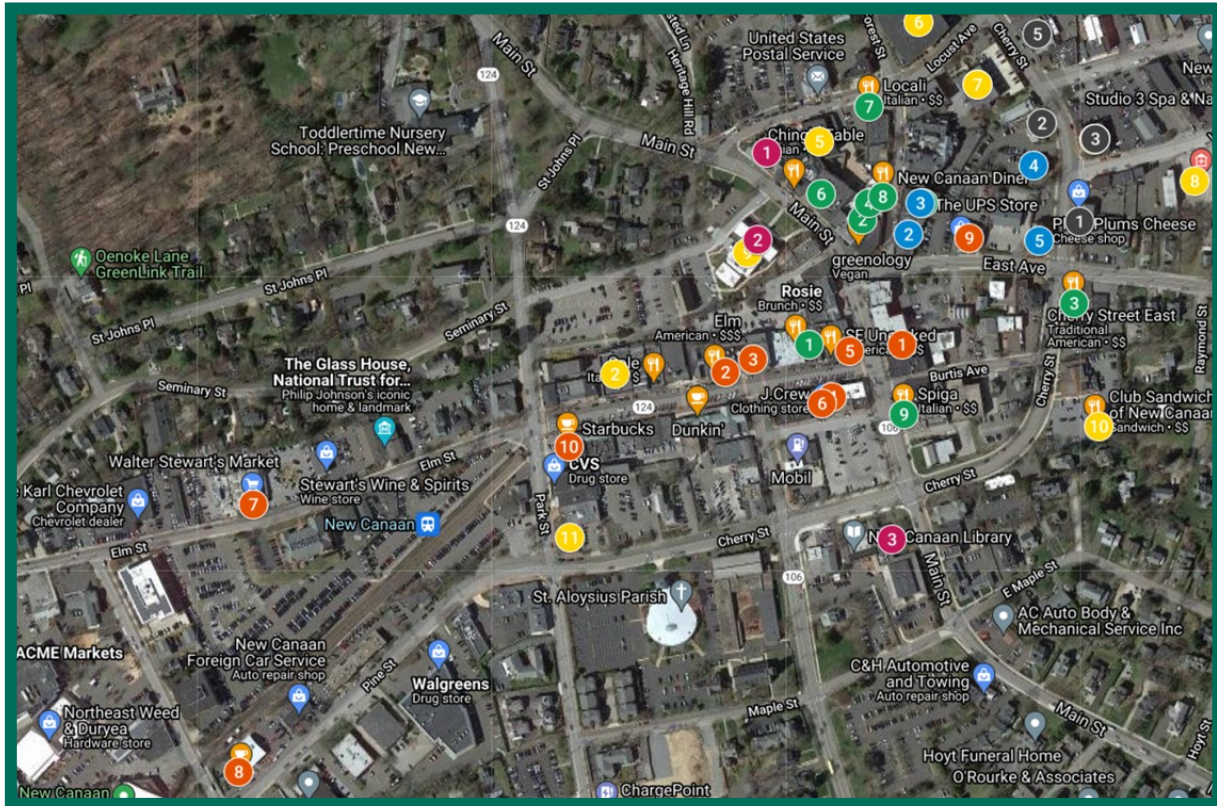

TWO PROFESSIONAL OFFICES
NEW CANAAN, CT

161 CHERRY STREET

THREE-STORY
PROFESSIONAL
OFFICE BUILDING

1,357 RSF
OFFICE SPACE
2ND FLOOR

- Attractive three-story brick office building in downtown New Canaan.
- Centrally located on the corner of Cherry Street and Vitti Street; walking distance to restaurants, shops and train station
- Ample onsite parking with access to additional street parking and municipal parking lot
- Less than 10 minutes from both I-95 and Merritt Parkway.
- Elevator, security system and 24/7 electronic door access for tenants

Restaurants

- 1 Patisserie Salzburg
- 2 Cava Wine Bar & Wood Grille
- 3 Cherry Street East
- 4 Gates Restaurant
- 5 Hashi Sushi
- 6 Pesca Peruvian Bistro
- 7 Locali
- 8 Farmer's Table
- 9 Spiga

Medical Services

Municipalities

- 1 New Canaan Fire Department
- 2 New Canaan Town Clerk
- 3 New Canaan Library

Shopping

- 1 Bluemercury
- 2 vineyard vines
- 3 Ralph Lauren
- 4 Benefit Cosmetics Boutique & BrowBar
- 5 The Shade Store
- 6 J.Crew
- 7 Walter Stewart's Market
- 8 Zumbach's Gourmet Coffee
- 9 Fjord Fish Market
- 10 Starbucks